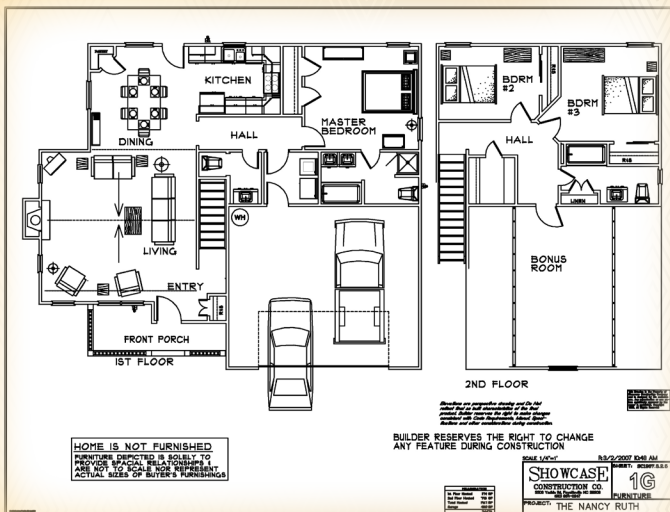

4004 Hardstaff Court
$179,900 ~~$169,900~~

**BUILDER'S SPECIAL
PRICE REDUCED!!**

ONLY $165,000

Approx. 1,967 sq. ft.

3 bedroom, 2 full and 1 half bath, fireplace, fully equipped kitchen, bonus room, double garage.

Property Features Condition:

- New

Construction Material:

- Vinyl Siding

Electric:

- Lumbee River Electric

Financial Terms:

- All New Loans Considered

Heat:

- Heat Pump

Possession:

- At Closing

Type:

- New Construction

Exterior Features Acreage

- Less Than 1 Acre

Exterior Miscellaneous

- Crawlspace
- Deck(S)
- Finished Bonus Room

Garage

- Double Garage

Site Description

- Cul De Sac

Style

- Two Story

Interior Features Appliances

- Range
- Dishwasher
- Disposal
- Microwave
- W / D Hookups

Dining Room

- Kitchen/Combo

Fireplace

- Ventless Gas

Floors

- Carpet
- Tile

Includes

- Bonus Room

Interior Features

- Security System
- Smoke Alarm(S)
- Ceiling Fan(S)
- Jetted Tub
- Gas Logs
- Cathedral/Vault Ceilings

Miscellaneous

- Mbr Downstairs
- Walk-In Closet(S)

Room Count

- 7

Schools

Elementary: C. Wayne Collier Elementary
Middle School: Hope Mills Middle School
High School: South View Senior High